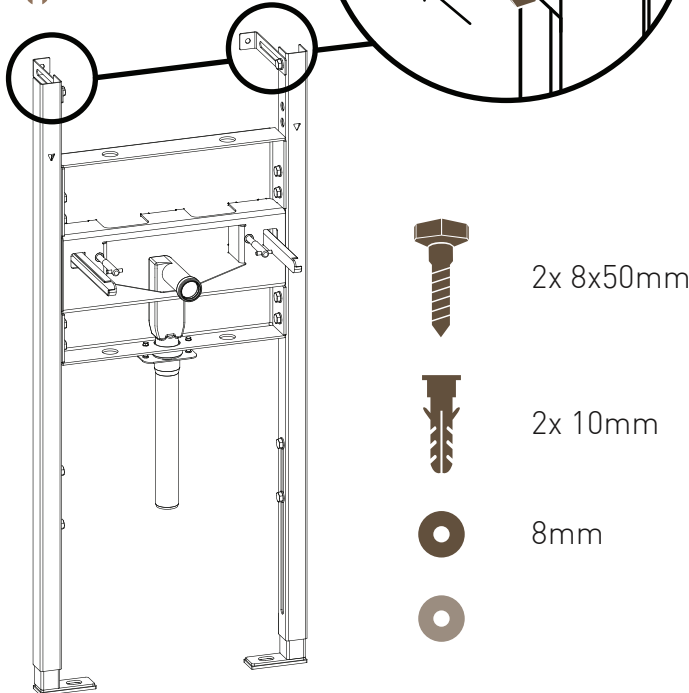

4x  8x50mm

4x  10mm

4x  8mm

4x  8mm

MATERIALS DOUBLE

8x  8x50mm

8x  10mm

8x  8mm

8x  8mm

TOOLS

Ø 10mm

13mm

17mm

19mm

8mm

DOUBLE = SINGLE

WIND FRAME

1

2

3a

2x 8x50mm

2x 10mm

8mm

3b

19mm

12

13mm

13

14

8mm

READY TO WORK WITH US